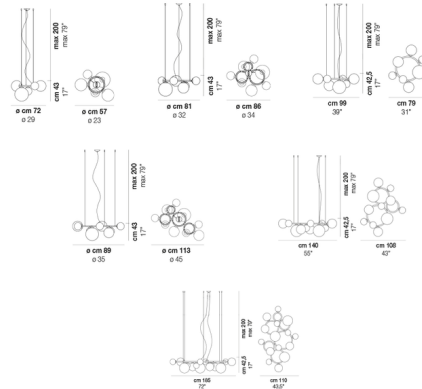

Description

The Puppet Ring Chandelier is an elegant fixture that blends into a variety of decor styles. An array of glass globes adorns a frame composed of circular metal rings.

Shown in matte black nickel / amber

Specifications

COLOR Amber
 BODY FINISH Matte Black Nickel
 WATTAGE 20W
 DIMMER Standard 120V
 DIMENSIONS 29"W x 17"H x 23"D
 BULB NOT INCLUDED 5 x JCD/G9/4W/120V LED
 OTHER BULB OPTIONS 5 x JCD/G9/60W/120V Halogen

Technical Information

PRODUCT DIMENSIONS Cable Length: 79"

CLICK TO VIEW PRODUCT

Notes: