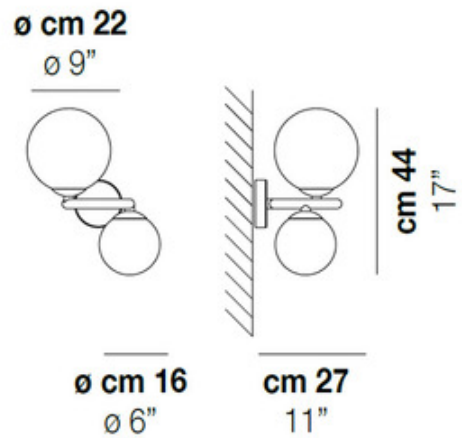

DESIGNER Romani Saccani Architetti Associati
BRAND Vistosi

DESCRIPTION

The Puppet Ring Wall Sconce designed by Romani Saccani Architetti Association, is a chic elegant piece that blends into a variety of room styles.

Shown in: Matt Black Nickel / White

SHADE COLOR	White
BODY FINISH	Matt Black Nickel
WATTAGE	8W
DIMMER	Standard 120V
DIMENSIONS	9"W x 17"H x 11"D
BULB NOT INCLUDED	
LAMP	2 x JCD/G9/4W/120V LED

SPEC # VIS965816