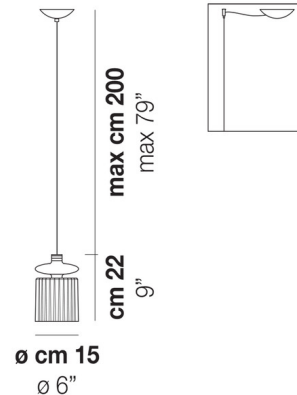

CLICK TO VIEW PRODUCT

Notes: