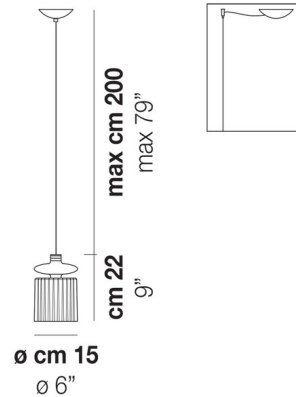

### Specifications

COLOR	Smoky
BODY FINISH	Matte Bronze
WATTAGE	12W
DIMMER	Low Voltage Electronic
DIMENSIONS	6"W x 9"H
INTEGRATED LED MODULE	1 x LED/12W/120V LED

### Technical Information

PRODUCT DIMENSIONS	Cord Length: 79"
COLOR RENDERING	.90 CRI
LAMP COLOR	.3000K
LUMENS/WATT	.133.33
LUMINOUS FLUX	.1600 lumens

Shown in matte bronze / smoky

CLICK TO VIEW PRODUCT

Notes: