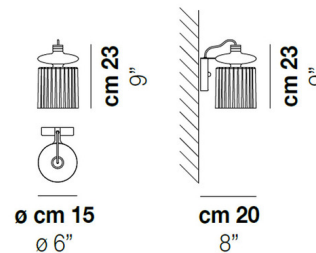

CLICK TO VIEW PRODUCT

Notes: