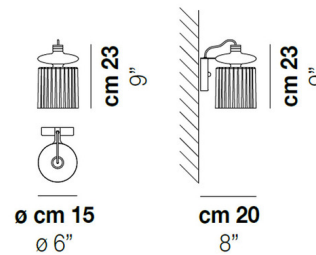

CLICK TO VIEW PRODUCT

Notes: