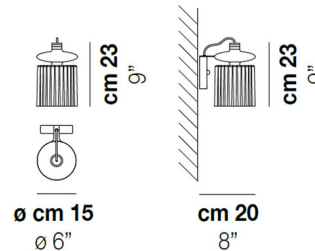

CLICK TO VIEW PRODUCT

Notes: