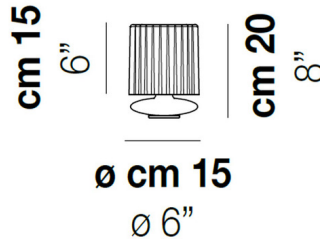

### Specifications

COLOR	.....	Burned Earth
BODY FINISH	.....	Matte Gold
WATTAGE	.....	40W
DIMMER	.....	N/A
DIMENSIONS	.....	6"W x 8"H
BULB NOT INCLUDED	.....	1 x B10/Candelabra (E12)/40W/120V Incandescent
OTHER BULB OPTIONS	.....	1 x B10/Candelabra (E12)/120V LED

### Technical Information

PRODUCT DIMENSIONS ..... Cord: 96"

CLICK TO VIEW PRODUCT

Notes: