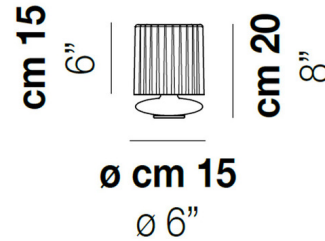

Specifications

COLOR	Burned Earth
BODY FINISH	Matte Gold
WATTAGE	40W
DIMMER	N/A
DIMENSIONS	6"W x 8"H
BULB NOT INCLUDED	1 x B10/Candelabra (E12)/40W/120V Incandescent
OTHER BULB OPTIONS	1 x B10/Candelabra (E12)/120V LED