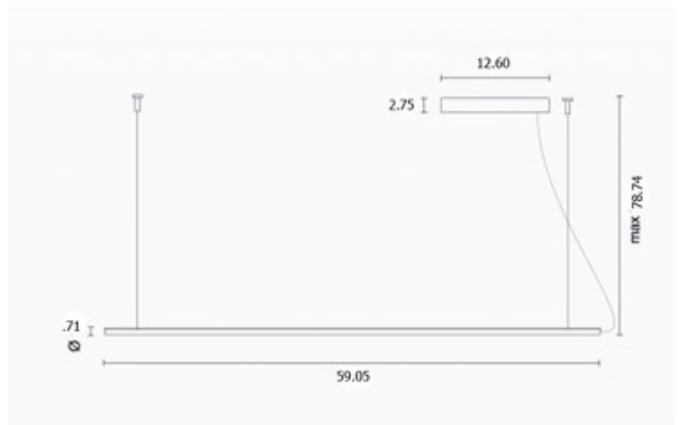

**BRAND**

Egoluce

**DESCRIPTION**

The Lancia Linear Pendant is an adjustable suspension that can be set at any height up to 78.74 inches. Sleek and simple, this fixture is available in Black or White with an opal polycarbonate diffuser giving it a minimalistic look. Three color temperatures available. CE listed.

<b>SHADE COLOR</b>	Opal
<b>BODY FINISH</b>	White
<b>WATTAGE</b>	27W
<b>DIMMER</b>	Not Dimmable
<b>DIMENSIONS</b>	59.84"L x 0.7"W x 0.7"H
<b>INTEGRATED LED MODULE</b>	
<b>LAMP</b>	1 x LED/27W/120V LED

*Technical Information*

<b>LUMINOUS FLUX</b>	3600 lumens
<b>LUMENS/WATT</b>	133.33
<b>LAMP COLOR</b>	4000K
<b>COLOR RENDERING</b>	90 CRI

**SPEC #**

EGO965933

COMPANY

PROJECT

FIXTURE TYPE

APPROVED BY

DATE