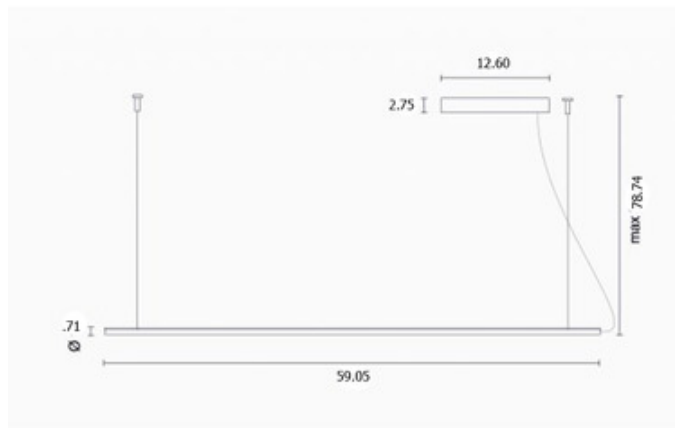

**BRAND**

Egoluce

**DESCRIPTION**

The Lancia Linear Pendant is an adjustable suspension that can be set at any height up to 78.74 inches. Sleek and simple, this fixture is available in Black or White with an opal polycarbonate diffuser giving it a minimalistic look. Three color temperatures available. CE listed.

<b>SHADE COLOR</b>	Opal
<b>BODY FINISH</b>	White
<b>WATTAGE</b>	27W
<b>DIMMER</b>	Not Dimmable
<b>DIMENSIONS</b>	59.84"L x 0.7"W x 0.7"H
<b>INTEGRATED LED MODULE</b>	
<b>LAMP</b>	1 x LED/27W/120V LED

*Technical Information*

<b>LUMINOUS FLUX</b>	3600 lumens
<b>LUMENS/WATT</b>	133.33
<b>LAMP COLOR</b>	4000K
<b>COLOR RENDERING</b>	90 CRI

**SPEC #** EGO965933

COMPANY	PROJECT	FIXTURE TYPE	APPROVED BY	DATE