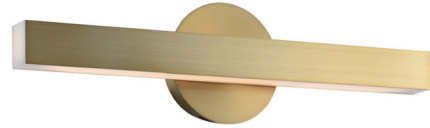

Lightology

lightology.com
866-954-4489
04-25-26

Project: _____

Company: _____

Location: _____ Fixture Type: _____

SPEC #: **KAL966096**

Approved On: _____ Approved By: _____

Lavo Wall Sconce By Kalco

Description

The Lavo Wall Sconce brings two geometric shapes to life. The sleek lines and curved shapes bring a clean look to a variety of interior styles. Finished in Winter Brass. May be mounted horizontally or vertically. ADA compliant. Damp location rated. ETL listed.

Shown in winter brass

Specifications

COLOR	N/A
BODY FINISH	Winter Brass
WATTAGE	10W
DIMMER	Low Voltage Electronic
DIMENSIONS	22"W x 5"H x 4"D
INTEGRATED LED MODULE	1 x LED/10W/120V LED
COUNTRY OF ORIGIN	China

Technical Information

PRODUCT DIMENSIONS	Backplate: 5" Dia.
COLOR RENDERING	80 CRI
LAMP COLOR	2700K
LUMENS/WATT	90.00
LUMINOUS FLUX	900 lumens

CLICK TO VIEW PRODUCT

Notes: