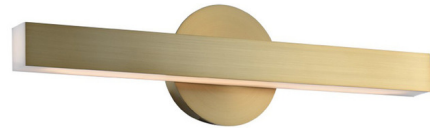

Lightology

lightology.com
866-954-4489
07-07-26

Project: _____

Company: _____

Location: _____ Fixture Type: _____

SPEC #: **KAL966096**

Approved On: _____ Approved By: _____

Lavo Wall Sconce By Kalco

Description

The Lavo Wall Sconce brings two geometric shapes to life. The sleek lines and curved shapes bring a clean look to a variety of interior styles. Finished in Winter Brass. May be mounted horizontally or vertically. ADA compliant. Damp location rated. ETL listed.

Shown in winter brass

Specifications

COLOR	N/A
BODY FINISH	Winter Brass
WATTAGE	10W
DIMMER	Low Voltage Electronic
DIMENSIONS	22"W x 5"H x 4"D
INTEGRATED LED MODULE	1 x LED/10W/120V LED
COUNTRY OF ORIGIN	China

Technical Information

PRODUCT DIMENSIONS	Backplate: 5" Dia.
COLOR RENDERING	80 CRI
LAMP COLOR	2700K
LUMENS/WATT	90.00
LUMINOUS FLUX	900 lumens

CLICK TO VIEW PRODUCT

Notes: