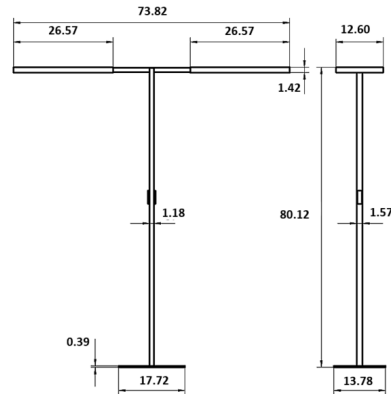

Description

The Lavigo Twin T direct and indirect floor lamp, designed by Structurelab in Dusseldorf, combines classic design and minimalistic form with innovative technology. Designed as a lighting solution for private and open office concepts. Finish in White with grey accent and an acrylic lamp cover. Features approximately 21% direct downlight and 79% indirect light. Features an electronic ballast and an occupancy sensor. Individual control of direct and indirect light - can be switched and dimmed separately. ETL listed.

Specifications

COLOR	N/A
BODY FINISH	White
WATTAGE	162W
DIMMER	Low Voltage Electronic
DIMENSIONS	73.82"W x 80.12"H x 12.6"D
INTEGRATED LED MODULE	2 x LED/81W/120V LED

Technical Information

COLOR RENDERING	80 CRI
LAMP COLOR	4000K
LUMENS/WATT	288.89
LUMINOUS FLUX	23400 lumens

Shown in white

CLICK TO VIEW PRODUCT

Notes: