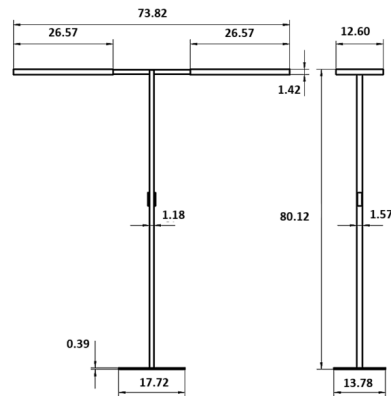

Description

The Lavigo Twin T direct and indirect floor lamp, designed by Structurelab in Dusseldorf, combines classic design and minimalistic form with innovative technology. Designed as a lighting solution for private and open office concepts. Finish in White with grey accent and an acrylic lamp cover. Features approximately 21% direct downlight and 79% indirect light. Features an electronic ballast and an occupancy sensor. Individual control of direct and indirect light - can be switched and dimmed separately. ETL listed.

Specifications

COLOR	N/A
BODY FINISH	White
WATTAGE	162W
DIMMER	Low Voltage Electronic
DIMENSIONS	73.82"W x 80.12"H x 12.6"D
INTEGRATED LED MODULE	2 x LED/81W/120V LED

Technical Information

COLOR RENDERING	80 CRI
LAMP COLOR	4000K
LUMENS/WATT	288.89
LUMINOUS FLUX	23400 lumens

Shown in white

CLICK TO VIEW PRODUCT

Notes: