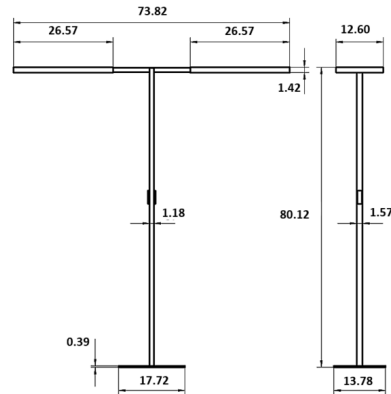

Description

The Lavigo Twin T direct and indirect floor lamp, designed by Structurelab in Dusseldorf, combines classic design and minimalistic form with innovative technology. Designed as a lighting solution for private and open office concepts. Finish in White with grey accent and an acrylic lamp cover. Features approximately 21% direct downlight and 79% indirect light. Features an electronic ballast and an occupancy sensor. Individual control of direct and indirect light - can be switched and dimmed separately. ETL listed.

Specifications

COLOR N/A
BODY FINISH White
WATTAGE 162W
DIMMER Low Voltage Electronic
DIMENSIONS 73.82"W x 80.12"H x 12.6"D
INTEGRATED LED MODULE 2 x LED/81W/120V LED

Technical Information

COLOR RENDERING 80 CRI
LAMP COLOR 4000K
LUMENS/WATT 288.89
LUMINOUS FLUX 23400 lumens

Shown in white

CLICK TO VIEW PRODUCT

Notes: