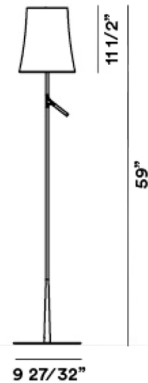

Specifications

COLOR White
BODY FINISH N/A
WATTAGE 8.4W
DIMMER Included
DIMENSIONS 9.8"W x 59"H
INTEGRATED LED MODULE 1x LED/8.4W/120V LED

Technical Information

COLOR RENDERING 80 CRI
LAMP COLOR 2700K
LUMENS/WATT 77.98
LUMINOUS FLUX 655 lumens

Shown in white

CLICK TO VIEW PRODUCT

Notes: