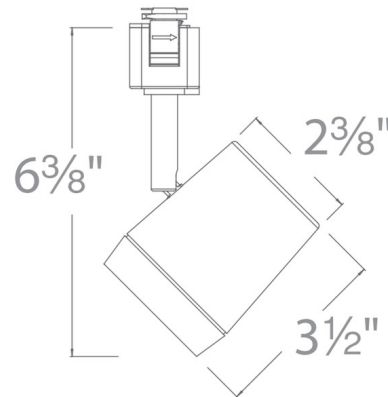

### Description

Oculux 7011 Track Head is ideal for residential spaces and lower-mounted commercial applications. 7011 combines high-output LED with 55 degree beam film (580 lumens) pre-installed and interchangeable 30 degree film (605 lumens) supplied. Warm Dim (3000K-1800K) color temperature. With the driver and thermal/optical management encased in the die-casting housing, this compact unit offers a clean, efficient, versatile design that works with almost any decor. 350 degree horizontal and 90 degree vertical aiming. Choice of H, J, or L Track System compatibility. Compatibility:L: WAC L Series and Lightolier Lytespan 120 volt single circuit track (Lightolier track by others) J: WAC J Series single circuit track and Juno 120 volt single circuit and two circuit track systemsH: WAC H Series and Halo 120 volt single circuit line voltage track system (Halo track by others)

### Specifications

COLOR	N/A
BODY FINISH	Black
WATTAGE	11.5W
DIMMER	Low Voltage Electronic
DIMENSIONS	3.5"L x 2.38"W x 6.4"H
INTEGRATED LED MODULE	1 x LED/11.5W/120V LED
COUNTRY OF ORIGIN	China

### Technical Information

LAMP LIFE	54000 hours
BEAM ANGLE	55°
COLOR RENDERING	95 CRI
LAMP COLOR	3000K Warm Dim
LUMENS/WATT	50.43
LUMINOUS FLUX	580 lumens

Shown in black

CLICK TO VIEW PRODUCT

Notes: