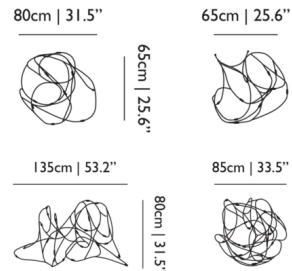

### Specifications

COLOR	Clear
BODY FINISH	Brass
WATTAGE	11W
DIMMER	Low Voltage Electronic
DIMENSIONS	31.5"W x 25.6"H x 25.6"D
INTEGRATED LED MODULE	11 x LED/1W/120V LED
COUNTRY OF ORIGIN	Netherlands

### Technical Information

PRODUCT DIMENSIONS	Adjustable Cable Length: 98.4" Transparent
LAMP LIFE	50000 hours
COLOR RENDERING	91 CRI
LAMP COLOR	2500K
LUMENS/WATT	1,240.00
LUMINOUS FLUX	1240 lumens

CLICK TO VIEW PRODUCT