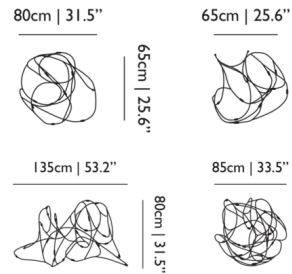

Shown in brass / clear

Specifications

COLOR	Clear
BODY FINISH	Brass
WATTAGE	11W
DIMMER	Low Voltage Electronic
DIMENSIONS	31.5"W x 25.6"H x 25.6"D
INTEGRATED LED MODULE	11 x LED/1W/120V LED
COUNTRY OF ORIGIN	Netherlands

Technical Information

PRODUCT DIMENSIONS	Adjustable Cable Length: 98.4" Transparent
LAMP LIFE	50000 hours
COLOR RENDERING	91 CRI
LAMP COLOR	2500K
LUMENS/WATT	1,240.00
LUMINOUS FLUX	1240 lumens

CLICK TO VIEW PRODUCT