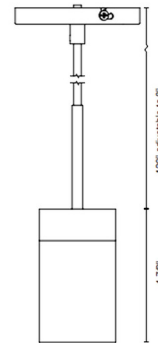

PENDANT MOUNT