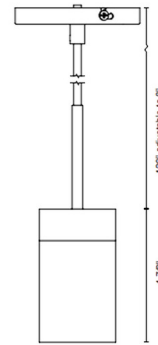

### Specifications

COLOR	N/A
BODY FINISH	White
WATTAGE	15W
DIMMER	Low Voltage Electronic
DIMENSIONS	2.75"W x 4.9"H
INTEGRATED LED MODULE	1 x LED/15W/120V LED

### Technical Information

BEAM ANGLE	35°
COLOR RENDERING	90 CRI
LAMP COLOR	3000K
LUMENS/WATT	100.00
LUMINOUS FLUX	1500 lumens

Shown in white

PENDANT MOUNT

CLICK TO VIEW PRODUCT

Notes: