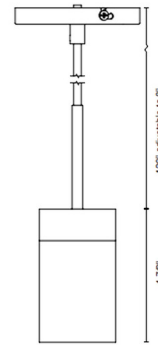

Description

The GX15 LED Pendant features an extruded aluminum housing with a Black or White finish. 35 degree reflector. Dimmable via TRIAC or low-voltage electronic dimming down to 5%.

Specifications

COLOR	N/A
BODY FINISH	White
WATTAGE	15W
DIMMER	Low Voltage Electronic
DIMENSIONS	2.75"W x 4.9"H
INTEGRATED LED MODULE	1 x LED/15W/120V LED

Technical Information

BEAM ANGLE	35°
COLOR RENDERING	90 CRI
LAMP COLOR	3000K
LUMENS/WATT	100.00
LUMINOUS FLUX	1500 lumens

Shown in white

PENDANT
MOUNT

CLICK TO VIEW PRODUCT

Notes: