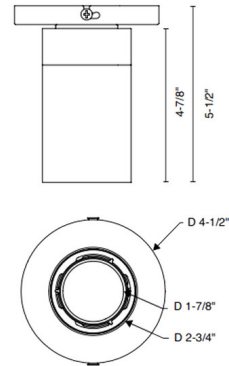

CLICK TO VIEW PRODUCT

Notes: