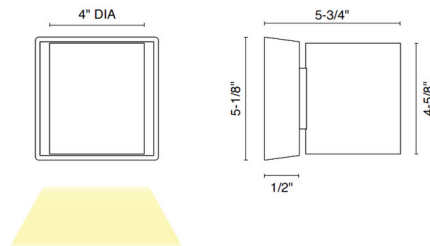

### Description

The Outdoor Cylinder 4 inch LED Wall Sconce is made of extruded aluminum. Its classic cylindrical design allows for a modern look with a warm glow illuminating the wall. It can be mounted either up or down. Outdoor Cylinder includes an onboard driver. 5 inch canopy is easily surface mounted to cover a standard junction box. It is offered in anthracite or silver finish.

### Specifications

COLOR	N/A
BODY FINISH	Silver
WATTAGE	10W
DIMMER	0-10V
DIMENSIONS	4"W x 4.6"H x 5.75"D
INTEGRATED LED MODULE	1 x LED/10W/120-277V LED

### Technical Information

PRODUCT DIMENSIONS	Canopy: 4"
COLOR RENDERING	93 CRI
LUMENS/WATT	71.00
LUMINOUS FLUX	710 lumens

CLICK TO VIEW PRODUCT

Notes: