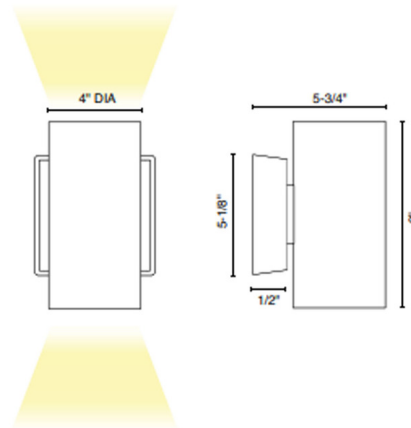

Shown in silver