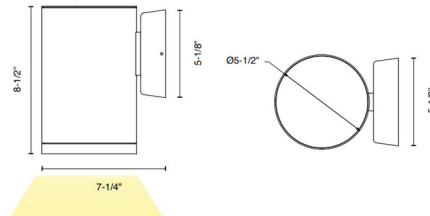

Description

The Outdoor Cylinder 6 inch LED Wall Sconce is made of extruded aluminum. Its classic cylindrical design allows for a modern look with a warm glow illuminating the wall. It can be mounted either up or down. Outdoor Cylinder includes an onboard driver. It is offered in Anthracite or Silver finish. ETL listed for wet locations.

Shown in anthracite

Specifications

COLOR N/A
BODY FINISH Anthracite
WATTAGE 27W
DIMMER Not Dimmable
DIMENSIONS 5.5"W x 8.5"H x 7.25"D
INTEGRATED LED MODULE 1 x LED/27W/120-277V LED

Technical Information

PRODUCT DIMENSIONS Canopy: 5"
COLOR RENDERING 90 CRI
LUMENS/WATT 100.00
LUMINOUS FLUX 2700 lumens