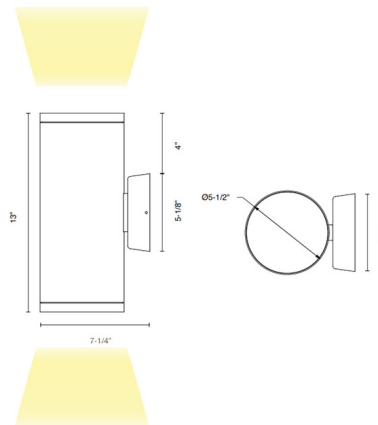

Shown in anthracite