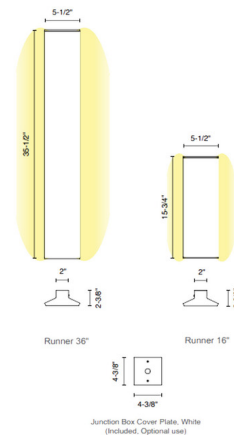

### Description

The Runner Wall / Ceiling Light is an indirect, linear, surface mount for wall or ceiling. It delivers even illumination on the surface and is offered in 16 inch and 36 inch lengths with a White finish. It includes a flush mount field paintable junction box cover. Could be mounted vertically or horizontally. ETL listed for damp locations. ADA compliant.

### Specifications

COLOR	N/A
BODY FINISH	White
WATTAGE	16W
DIMMER	0-10V
DIMENSIONS	5.5"W x 15.8"H x 2.4"D
INTEGRATED LED MODULE	1 x LED/16W/120-277V LED