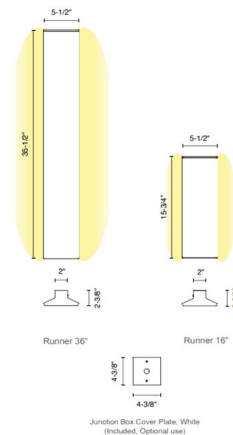

CLICK TO VIEW PRODUCT

Notes: