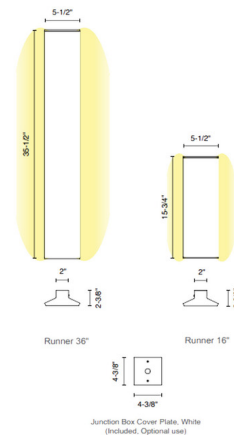

Lightology

lightology.com
866-954-4489
04-22-26

Project: _____
Company: _____
Location: _____ Fixture Type: _____
SPEC #: **BRC966303**
Approved On: _____ Approved By: _____

Runner Wall / Ceiling Light By Bruck

Description

The Runner Wall / Ceiling Light is an indirect, linear, surface mount for wall or ceiling. It delivers even illumination on the surface and is offered in 16 inch and 36 inch lengths with a White finish. It includes a flush mount field paintable junction box cover. Could be mounted vertically or horizontally. ETL listed for damp locations. ADA compliant.

Specifications

COLOR	N/A
BODY FINISH	White
WATTAGE	30W
DIMMER	0-10V
DIMENSIONS	5.5"W x 35.5"H x 2.4"D
INTEGRATED LED MODULE	1 x LED/30W/120-277V LED

Technical Information

COLOR RENDERING	90 CRI
LUMENS/WATT	100.00
LUMINOUS FLUX	3000 lumens

Shown in white

CLICK TO VIEW PRODUCT

Notes: