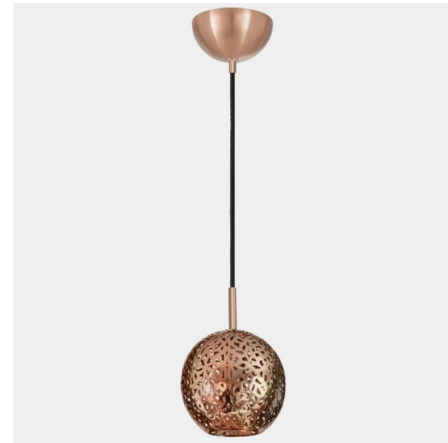

## Riad Pendant By Dounia Home

### Description

The Riad Pendant combines the best of Moroccan metalwork and craftsmanship to deliver a true luxury in contemporary lighting. The hand-cut metal orb produces a brilliant display of light and shadow when illuminated.

### Specifications

COLOR	N/A
BODY FINISH	Copper
WATTAGE	4W
DIMMER	Standard 120V
DIMENSIONS	6"W x 5.5"H
BULB INCLUDED	1 x R14/Medium (E26)/4W/120V LED
OTHER BULB OPTIONS	1 x R14/Medium (E26)/60W/120V Incandescent
COUNTRY OF ORIGIN	Morocco

### Technical Information

LAMP COLOR	2700K
LUMENS/WATT	137.50
LUMINOUS FLUX	550 lumens

Shown in copper

CLICK TO VIEW PRODUCT

Notes: