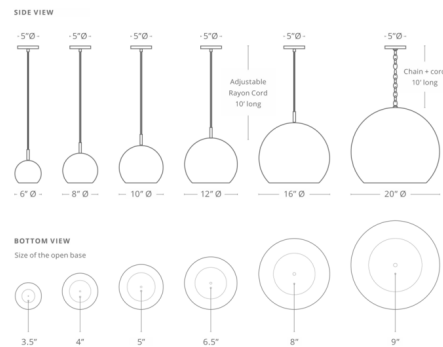

### Specifications

COLOR	N/A
BODY FINISH	Copper
WATTAGE	4W
DIMMER	Standard 120V
DIMENSIONS	6"W x 5.5"H
BULB INCLUDED	1 x R14/Medium (E26)/4W/120V LED
OTHER BULB OPTIONS	1 x R14/Medium (E26)/60W/120V Incandescent
COUNTRY OF ORIGIN	Morocco

### Technical Information

LAMP COLOR	2700K
LUMENS/WATT	137.50
LUMINOUS FLUX	550 lumens

Shown in copper

CLICK TO VIEW PRODUCT

Notes: