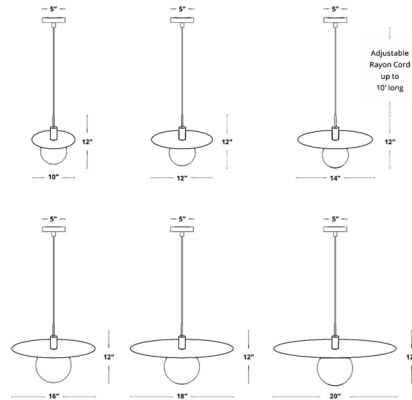

Shown in gunmetal

CLICK TO VIEW PRODUCT

Notes: