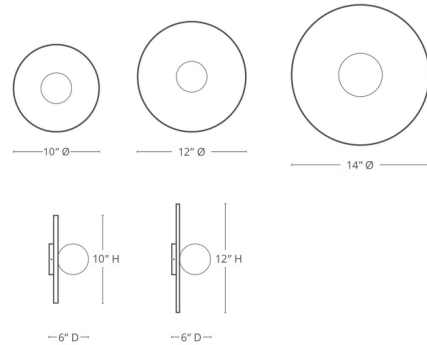

By Dounia Home

Description

The Riad Wall Sconce combines the best of Moroccan metalwork and craftsmanship to deliver a true luxury in contemporary lighting. A hand-cut metal disc serves as the Riad's visual focal point, while a porcelain orb finishes the Riad's look. Place this fixture any place in the home to elevate your style and boost your space's ambiance.

Shown in copper

Specifications

COLOR	N/A
BODY FINISH	Copper
WATTAGE	12W
DIMMER	Standard 120V
DIMENSIONS	10"W x 10"H x 10"D
BULB NOT INCLUDED	1 x JCD/G9/12W/120V LED
OTHER BULB OPTIONS	1 x G40/Medium (E26)/60W/120V Incandescent
COUNTRY OF ORIGIN	Morocco