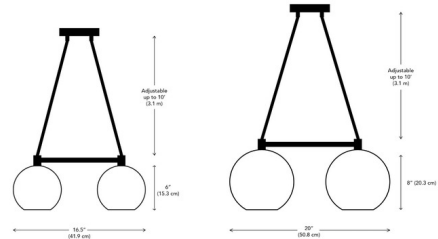

By Dounia Home

Description

The Nur Double Pendant combines the best of Moroccan metalwork and craftsmanship to deliver a true luxury in contemporary lighting. A pair of hand-cut metal orbs serve as the Nur's visual focal point. Place this fixture anyplace in the home to elevate your style and boast your spaces ambiance. Canopy diameter 5 inches. UL listed.

Shown in silver

Specifications

COLOR	N/A
BODY FINISH	Silver
WATTAGE	120W
DIMMER	N/A
DIMENSIONS	16.5"W x 6"H
BULB NOT INCLUDED	2 x R14/Medium (E26)/60W/120V LED

Technical Information

LUMENS/WATT	15.00
LUMINOUS FLUX	900 lumens