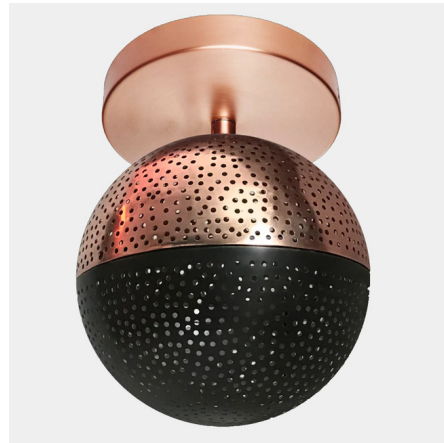

Lightology

lightology.com
866-954-4489
04-13-26

Project: _____

Company: _____

Location: _____ Fixture Type: _____

SPEC #: **DOU966437**

Approved On: _____ Approved By: _____

Kora Semi Flush Ceiling Light

By Dounia Home

Description

The Kora Semi Flush Ceiling Light combines the best of Moroccan metalwork and craftsmanship to deliver a true luxury in contemporary lighting. A hand-cut metal orb serves as the Kora's visual focal point. Place this fixture in the home to elevate your style and boost your space's ambiance.

Shown in copper

Specifications

COLOR	N/A
BODY FINISH	Copper
WATTAGE	5W
DIMMER	Standard 120V
DIMENSIONS	6"W x 9"H
BULB INCLUDED	1 x R14/Medium (E26)/5W/120V LED
OTHER BULB OPTIONS	1 x R14/Medium (E26)/60W/120V Incandescent
COUNTRY OF ORIGIN	Morocco

Technical Information

LUMENS/WATT	90.00
LUMINOUS FLUX	450 lumens

CLICK TO VIEW PRODUCT

Notes: