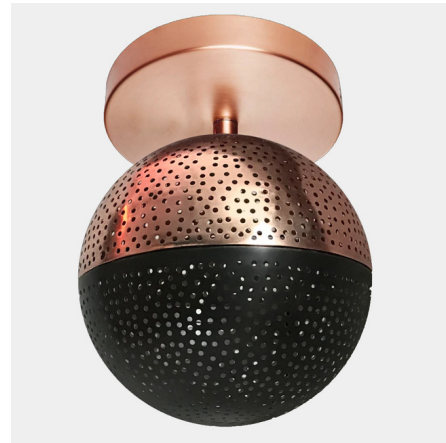

## Kora Semi Flush Ceiling Light

By Dounia Home

### Description

The Kora Semi Flush Ceiling Light combines the best of Moroccan metalwork and craftsmanship to deliver a true luxury in contemporary lighting. A hand-cut metal orb serves as the Kora's visual focal point. Place this fixture in the home to elevate your style and boost your space's ambiance.

Shown in copper

### Specifications

COLOR	N/A
BODY FINISH	Copper
WATTAGE	5W
DIMMER	Standard 120V
DIMENSIONS	6"W x 9"H
BULB NOT INCLUDED	1 x R14/Medium (E26)/5W/120V LED
OTHER BULB OPTIONS	1 x R14/Medium (E26)/60W/120V Incandescent
COUNTRY OF ORIGIN	Morocco