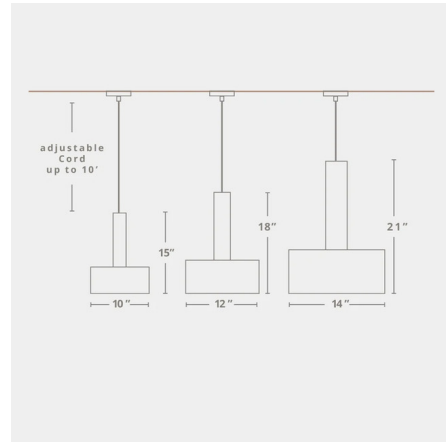

Description

The Alula Pendant combines the best of Moroccan metalwork and craftsmanship to deliver a true luxury in contemporary lighting. A hand-cut metal shade adds drama and serves as the Alula's visual focal point. Place this fixture any place in the home to elevate your style and boost your space's ambiance.

Shown in gunmetal

Specifications

COLOR	N/A
BODY FINISH	Gunmetal
WATTAGE	9W
DIMMER	Standard 120V
DIMENSIONS	10"W x 15"H
BULB NOT INCLUDED	1 x PAR16/Medium (E26)/9W/120V LED
OTHER BULB OPTIONS	1 x A19/Medium (E26)/60W/120V Incandescent
COUNTRY OF ORIGIN	Morocco