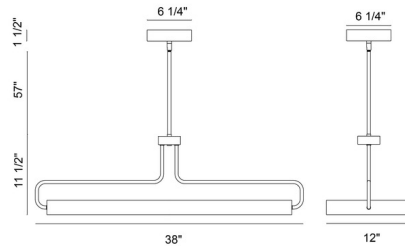

CLICK TO VIEW PRODUCT

Notes: