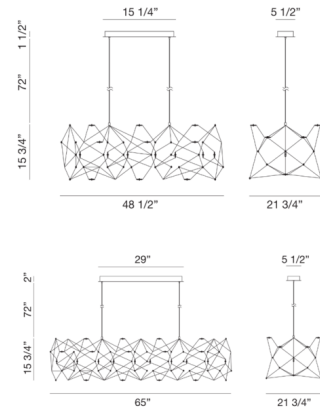

CLICK TO VIEW PRODUCT

Notes: