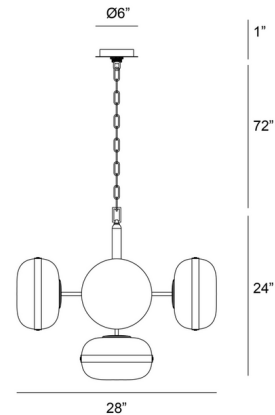

Shown in brass / amber

Specifications

| | |
|-------------------|--|
| COLOR | Amber |
| BODY FINISH | Brass |
| WATTAGE | 45W |
| DIMMER | Standard 120V |
| DIMENSIONS | 28"W x 24"H |
| BULB NOT INCLUDED | 5 x Edison Tube/Medium (E26)/9W/120V LED |
| COUNTRY OF ORIGIN | China |