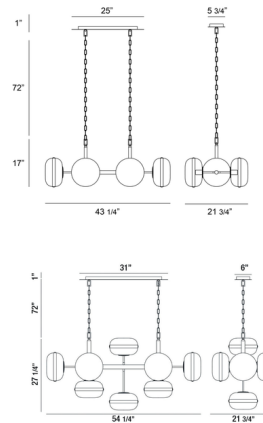

### Specifications

COLOR	Amber
BODY FINISH	Brass
WATTAGE	54W
DIMMER	Standard 120V
DIMENSIONS	43.25"L x 21.75"W x 17"H
BULB NOT INCLUDED	6 x Edison Tube/Medium (E26)/9W/120V LED
COUNTRY OF ORIGIN	China

CLICK TO VIEW PRODUCT