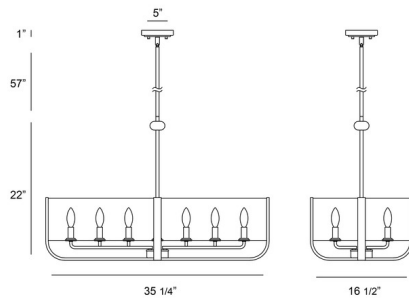

### Description

The Campisi Oval Linear Chandelier brings a clean simple look to your interior space. A traditional candelabra is updated with a thick band of Clear glass to reflect light beautifully across your room. Canopy: 5 inch diameter.

### Specifications

COLOR	Clear
BODY FINISH	Brass
WATTAGE	480W
DIMMER	Standard 120V
DIMENSIONS	35.25"L x 16.5"W x 22"H
BULB NOT INCLUDED	8 x B10/Candelabra (E12)/60W/120V Incandescent
OTHER BULB OPTIONS	8 x B10/Candelabra (E12)/120V LED

### Technical Information

PRODUCT DIMENSIONS . Downrods: One 3", One 6", One 12" and Two 18" Included

CLICK TO VIEW PRODUCT

Notes: