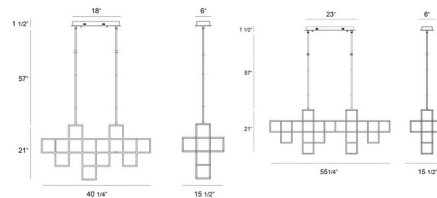

CLICK TO VIEW PRODUCT

Notes: