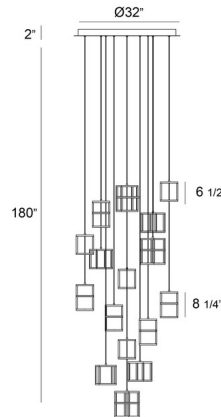

Description

The Ferro Multi Light Pendant brings an art deco vibe to your interior space. Open cubes of Black or Gold metal are strategically hung around one another to create a unique geometric conversation starter. Canopy: 32 inch diameter. Title 24 compliant. ETL listed.

Specifications

COLOR	N/A
BODY FINISH	Gold
WATTAGE	88W
DIMMER	Low Voltage Electronic
DIMENSIONS	32"W x 8.25"H
INTEGRATED LED MODULE	16 x LED/5.5W/120V LED

Technical Information

PRODUCT DIMENSIONS	Max Overall Height: 180"
LAMP LIFE	35000 hours
COLOR RENDERING	.90 CRI
LUMENS/WATT	909.09
LUMINOUS FLUX	5000 lumens

Shown in gold

CLICK TO VIEW PRODUCT

Notes: