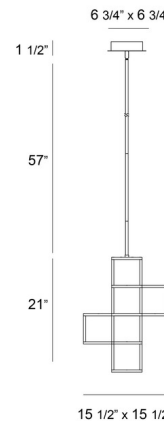

CLICK TO VIEW PRODUCT

Notes: