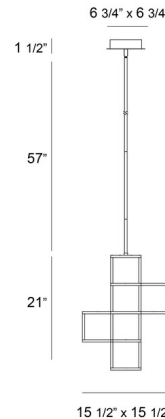

CLICK TO VIEW PRODUCT

Notes: