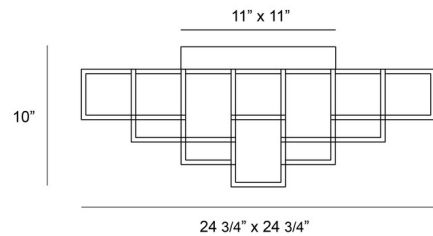

CLICK TO VIEW PRODUCT

Notes: