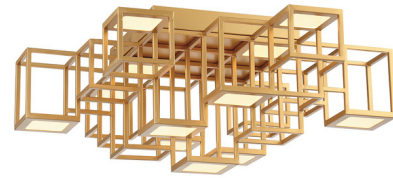

Description

The Ferro Flush Ceiling Light brings an art deco vibe to your interior space. Open cubes of Black or Gold metal are strategically placed around one another to create a unique geometric conversation starter. Title 24 compliant. ETL listed.

Specifications

COLOR	N/A
BODY FINISH	Gold
WATTAGE	60.5W
DIMMER	Low Voltage Electronic
DIMENSIONS	24.75"W x 10"H
INTEGRATED LED MODULE	11 x LED/5.5W/120V LED

Technical Information

PRODUCT DIMENSIONS	Canopy: 11" Sq.
LAMP LIFE	35000 hours
COLOR RENDERING	.90 CRI
LUMENS/WATT	469.09
LUMINOUS FLUX	2580 lumens