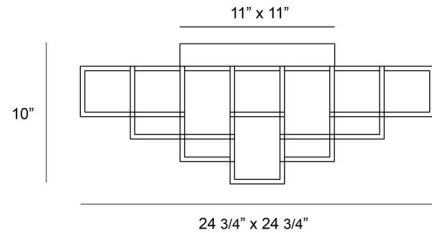

Description

The Ferro Flush Ceiling Light brings an art deco vibe to your interior space. Open cubes of Black or Gold metal are strategically placed around one another to create a unique geometric conversation starter. Title 24 compliant. ETL listed.

Shown in black

Specifications

COLOR	N/A
BODY FINISH	Black
WATTAGE	60.5W
DIMMER	Low Voltage Electronic
DIMENSIONS	24.75"W x 10"H
INTEGRATED LED MODULE	11 x LED/5.5W/120V LED

Technical Information

LAMP LIFE	35000 hours
COLOR RENDERING	.90 CRI
LUMENS/WATT	469.09
LUMINOUS FLUX	2580 lumens