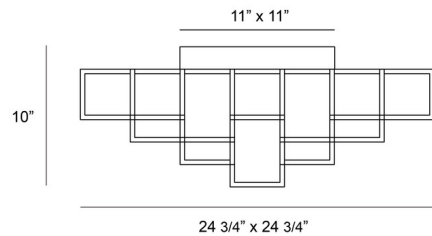

Description

The Ferro Flush Ceiling Light brings an art deco vibe to your interior space. Open cubes of Black or Gold metal are strategically placed around one another to create a unique geometric conversation starter. Title 24 compliant. ETL listed.

Shown in black

Specifications

| | |
|-----------------------|------------------------|
| COLOR | N/A |
| BODY FINISH | Black |
| WATTAGE | 60.5W |
| DIMMER | Low Voltage Electronic |
| DIMENSIONS | 24.75"W x 10"H |
| INTEGRATED LED MODULE | 11 x LED/5.5W/120V LED |