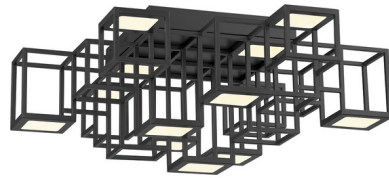

Description

The Ferro Flush Ceiling Light brings an art deco vibe to your interior space. Open cubes of Black or Gold metal are strategically placed around one another to create a unique geometric conversation starter. Title 24 compliant. ETL listed.

Shown in black

Specifications

| | |
|-----------------------|------------------------|
| COLOR | N/A |
| BODY FINISH | Black |
| WATTAGE | 60.5W |
| DIMMER | Low Voltage Electronic |
| DIMENSIONS | 24.75"W x 10"H |
| INTEGRATED LED MODULE | 11 x LED/5.5W/120V LED |