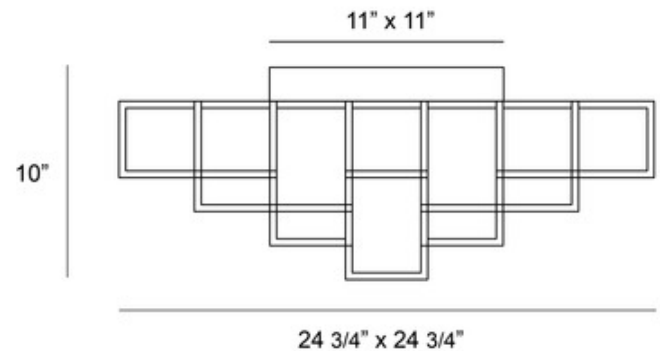

COMPANY	PROJECT	FIXTURE TYPE	APPROVED BY	DATE