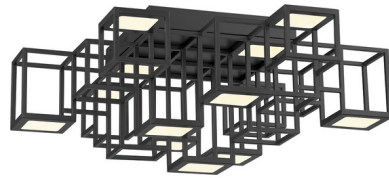

Description

The Ferro Flush Ceiling Light brings an art deco vibe to your interior space. Open cubes of Black or Gold metal are strategically placed around one another to create a unique geometric conversation starter. Title 24 compliant. ETL listed.

Shown in black

Specifications

COLOR	N/A
BODY FINISH	Black
WATTAGE	60.5W
DIMMER	Low Voltage Electronic
DIMENSIONS	24.75"W x 10"H
INTEGRATED LED MODULE	11 x LED/5.5W/120V LED

Technical Information

LAMP LIFE	35000 hours
COLOR RENDERING	.90 CRI
LUMENS/WATT	469.09
LUMINOUS FLUX	2580 lumens