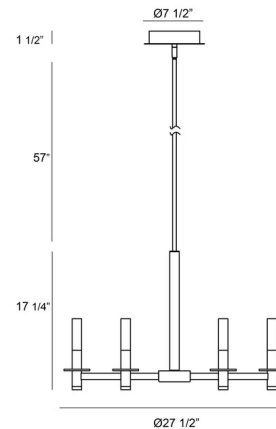

CLICK TO VIEW PRODUCT

Notes: