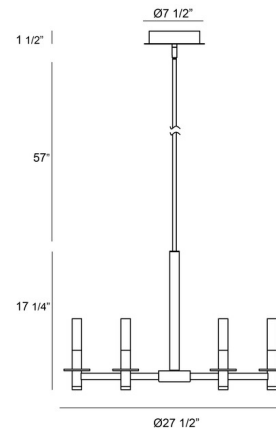

### Description

The Torna Chandelier brings a clean simple look with an abundance of light to your interior space. Slim cylinders that are capped with Frosted acrylic diffusers are finished in Matte Black. Canopy: 7.5 inch diameter. Title 24 compliant. ETL listed.

### Specifications

COLOR . . . . . Frosted  
BODY FINISH . . . . . Matte Black  
WATTAGE . . . . . 228W  
DIMMER . . . . . Low Voltage Electronic  
DIMENSIONS . . . . . 27.5"W x 17.25"H  
INTEGRATED LED MODULE . . . . . 6 x LED/38W/120V LED

### Technical Information

LAMP LIFE . . . . . 35000 hours  
COLOR RENDERING . . . . . 90 CRI  
LUMENS/WATT . . . . . 59.47  
LUMINOUS FLUX . . . . . 2260 lumens

Shown in matte black / frosted

CLICK TO VIEW PRODUCT