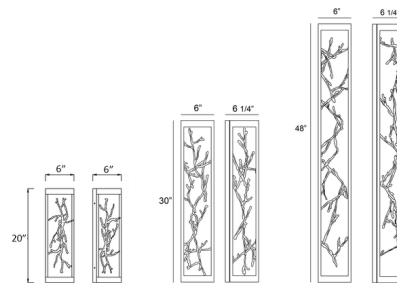

Lightology

lightology.com
866-954-4489
04-22-26

Project: _____

Company: _____

Location: _____ Fixture Type: _____

SPEC #: **EUFP966556**

Approved On: _____ Approved By: _____

Aerie Outdoor Wall Sconce By Eurofase

Description

The Aerie Outdoor Wall Sconce offers a touch of modern elegance for your space. Its delicate gilded branches, handcrafted with metal foil, float elegantly within an open cage frame and are highlighted by pinhole recessed LED lighting. The frame is constructed of cast brass and a durable finish to withstand outdoor elements. This luxe, nature-inspired design is a stunning addition to indoor as well as outdoor settings. IP44 rated for covered outdoor locations.

Specifications

COLOR . . . . . N/A
BODY FINISH . . . . . Black / Gold
WATTAGE 24W
DIMMER . . . . . Standard 120V
DIMENSIONS . . . . . 6"W x 30"H x 6.25"D
INTEGRATED LED MODULE . . . . . 4 x LED/6W/120V LED
COUNTRY OF ORIGIN . . . . . China

Technical Information

COLOR RENDERING . . . . . 90 CRI
LAMP COLOR 3000K
LUMENS/WATT 65.00
LUMINOUS FLUX . . . . . 390 lumens

Shown in black / gold

CLICK TO VIEW PRODUCT

Notes: