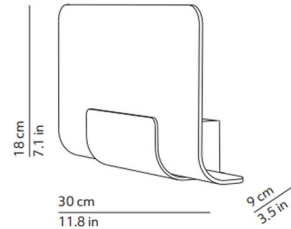

### Specifications

COLOR . . . . . Clear  
BODY FINISH . . . . . Black  
WATTAGE . . . . . 12W  
DIMMER . . . . . Standard 120V  
DIMENSIONS . . . . . 11.8"W x 7.1"H x 3.5"D  
INTEGRATED LED MODULE . . . . . 1 x LED/12W/120V LED