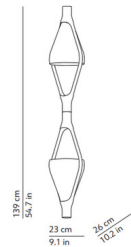

### Description

The Viceversa Pendant's dreamlike design effortlessly creates a vibrant scene in your contemporary space. Crafted with greenery in mind, the Viceversa is an act of balance. From the mouth-blown glass, integrated LEDs light up your space while adding drama. Place in the entryway to make a grand statement, or over the dining table to complement your aesthetic. Available with one or two lights, an integrated LED is mounted on the top of the fixture and faces downward while the glass diffuser may be placed at the top facing downward or at the bottom facing upward, acting as a planter. Canopy diameter 7.9 inches. CE listed. NOTE: plants not included.

### Specifications

COLOR	Amber
BODY FINISH	Black
WATTAGE	6.5W
DIMMER	0-10V
DIMENSIONS	9.1"W x 27.2"H
INTEGRATED LED MODULE	1 x LED/6.5W/120V LED

### Technical Information

PRODUCT DIMENSIONS	Max Overall Height: 70.9"
COLOR RENDERING	.90 CRI
LUMENS/WATT	123.08
LUMINOUS FLUX	800 lumens

Shown in black / amber

**VICEVERSA**  
K370280GA  
K370280GF

**VICEVERSA 2**  
K370281GA  
K370281GF