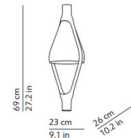

### Description

The Viceversa Pendant's dreamlike design effortlessly creates a vibrant scene in your contemporary space. Crafted with greenery in mind, the Viceversa is an act of balance. From the mouth-blown glass, integrated LEDs light up your space while adding drama. Place in the entryway to make a grand statement, or over the dining table to complement your aesthetic. Available with one or two lights, an integrated LED is mounted on the top of the fixture and faces downward while the glass diffuser may be placed at the top facing downward or at the bottom facing upward, acting as a planter. Canopy diameter 7.9 inches. CE listed. NOTE: plants not included.

### Specifications

COLOR	Amber
BODY FINISH	Black
WATTAGE	6.5W
DIMMER	0-10V
DIMENSIONS	9.1"W x 27.2"H
INTEGRATED LED MODULE	1 x LED/6.5W/120V LED

### Technical Information

PRODUCT DIMENSIONS	Max Overall Height: 70.9"
COLOR RENDERING	.90 CRI
LUMENS/WATT	123.08
LUMINOUS FLUX	800 lumens

Shown in black / amber

**VICEVERSA**  
K370280GA  
K370280GF

**VICEVERSA 2**  
K370281GA  
K370281GF