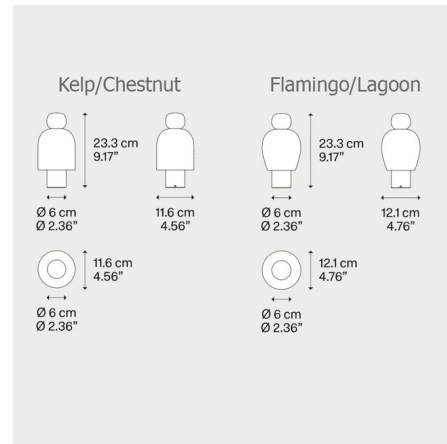

Specifications

COLOR Flamingo
 BODY FINISH Brushed Bronze
 WATTAGE 3W
 DIMMER Included
 DIMENSIONS 4.76"W x 9.17"H
 INTEGRATED LED MODULE 1 x LED/3W/120V LED
 COUNTRY OF ORIGIN Italy

Technical Information

COLOR RENDERING 90 CRI
 LAMP COLOR 3000K Warm Dim
 LUMENS/WATT 126.67
 LUMINOUS FLUX 380 lumens

Shown in brushed bronze / flamingo

CLICK TO VIEW PRODUCT

Notes: