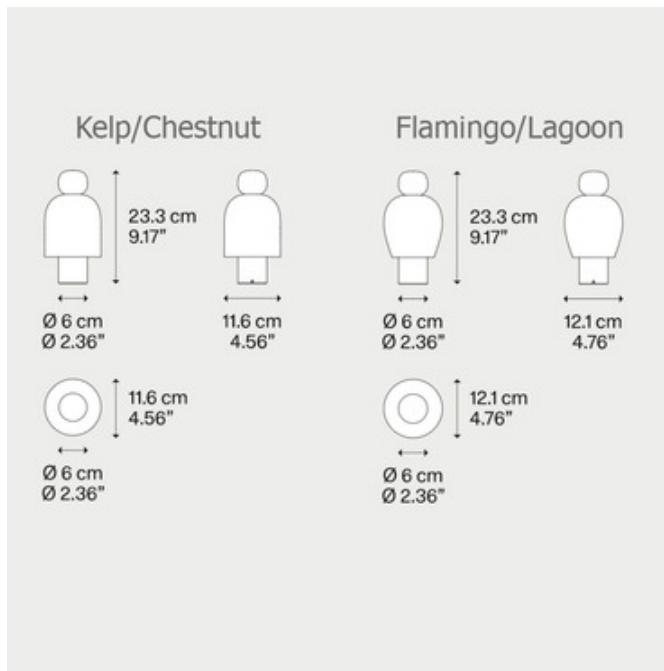

BRAND

LODES

DESCRIPTION

The Easy Peasy Portable Table Lamp is like a set of friendly characters reminiscent of dolls. Portable and rechargeable, these lamps reflect their name with a playful spirit. With an aim for minimal elegance through rounded shapes and eclectic color combinations these lamps add warmth and character to any environment. Features a Warm Dim effect (2700K to 3300K color temperature) with colored glass and a methacrylate diffuser filtering the light. The shade sits slightly loose on the lamp to reduce possible breakage if the lamp gets toppled. On top, a rounded pommel allows to turn the lamp on and off and to dim the intensity and warmth of the light. Available in Chestnut with a Brushed Palladium finish, Flamingo with a Brushed Bronze finish, Kelp with a Brushed Rose finish, or Lagoon with a Brushed Gold finish. ETL listed, energy saving.

Shown in: Brushed Bronze / Flamingo

SHADE COLOR	Flamingo
BODY FINISH	Brushed Bronze
WATTAGE	3W
DIMMER	Included
DIMENSIONS	4.76"W x 9.17"H
INTEGRATED LED MODULE	
LAMP	1 x LED/3W/120V LED

Technical Information

LUMINOUS FLUX	380 lumens
LUMENS/WATT	126.67
LAMP COLOR	3000K Warm Dim
COLOR RENDERING	90 CRI

SPEC # SID966682

COMPANY	PROJECT	FIXTURE TYPE	APPROVED BY	DATE