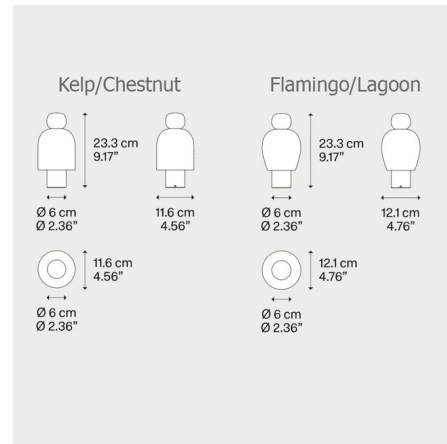

CLICK TO VIEW PRODUCT

Notes: