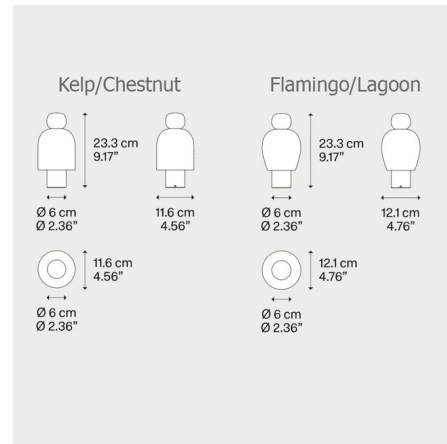

Specifications

COLOR Chestnut
 BODY FINISH Brushed Palladium
 WATTAGE 3W
 DIMMER Included
 DIMENSIONS 4.56"W x 9.17"H
 INTEGRATED LED MODULE 1 x LED/3W/120V LED
 COUNTRY OF ORIGIN Italy

Technical Information

COLOR RENDERING 90 CRI
 LAMP COLOR 3000K Warm Dim
 LUMENS/WATT 126.67
 LUMINOUS FLUX 380 lumens

Shown in brushed palladium / chestnut

CLICK TO VIEW PRODUCT

Notes: