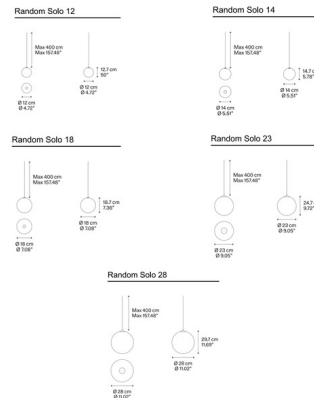

CLICK TO VIEW PRODUCT

Notes: