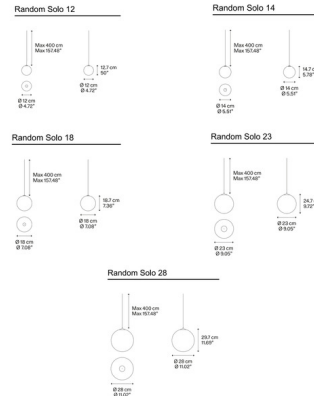

## Random Solo Pendant By LODES

### Specifications

COLOR . . . . . Glossy Smoke  
 BODY FINISH . . . . . White  
 WATTAGE . . . . . 1W  
 DIMMER . . . . . Standard 120V  
 DIMENSIONS . . . . . 4.72"W x 5"H  
 INTEGRATED LED MODULE . . . . . 1 x LED/1W/120V LED  
 COUNTRY OF ORIGIN . . . . . Italy