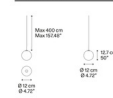

Shown in white / frosted white

Random Solo 12

Random Solo 14

Random Solo 18

Random Solo 23

Random Solo 28

Specifications

COLOR Frosted White
 BODY FINISH White
 WATTAGE 3W
 DIMMER Standard 120V
 DIMENSIONS 9.05"W x 9.72"H
 INTEGRATED LED MODULE 1 x LED/3W/120V LED
 COUNTRY OF ORIGIN Italy