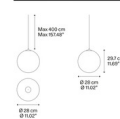

Shown in white / frosted white

Random Solo 12

Random Solo 14

Random Solo 18

Random Solo 23

Random Solo 28

Specifications

COLOR Frosted White
 BODY FINISH White
 WATTAGE 3W
 DIMMER Standard 120V
 DIMENSIONS 9.05"W x 9.72"H
 INTEGRATED LED MODULE 1 x LED/3W/120V LED
 COUNTRY OF ORIGIN Italy