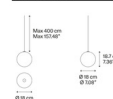

Shown in white / frosted white

Random Solo 12

Random Solo 14

Random Solo 18

Random Solo 23

Random Solo 28

Specifications

COLOR Frosted White
 BODY FINISH White
 WATTAGE 3W
 DIMMER Standard 120V
 DIMENSIONS 9.05"W x 9.72"H
 INTEGRATED LED MODULE 1 x LED/3W/120V LED
 COUNTRY OF ORIGIN Italy