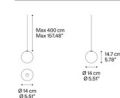

Shown in white / frosted white

Random Solo 12

Random Solo 14

Random Solo 18

Random Solo 23

Random Solo 28

Specifications

COLOR Frosted White
 BODY FINISH White
 WATTAGE 3W
 DIMMER Standard 120V
 DIMENSIONS 9.05"W x 9.72"H
 INTEGRATED LED MODULE 1 x LED/3W/120V LED
 COUNTRY OF ORIGIN Italy