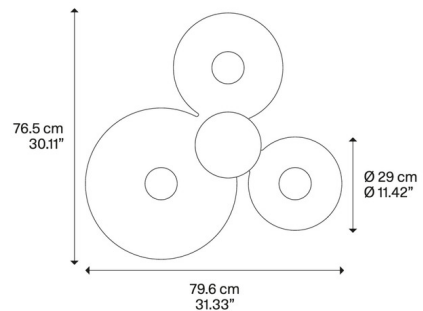

CLICK TO VIEW PRODUCT

Notes: