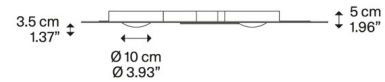

CLICK TO VIEW PRODUCT

Notes: