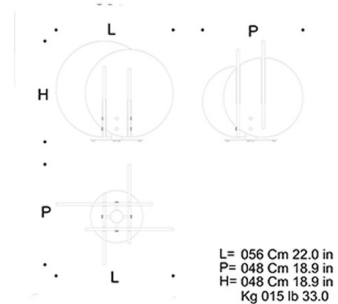

### Specifications

COLOR . . . . . Clear  
BODY FINISH . . . . . Polished Bronze  
WATTAGE . . . . . 100W  
DIMMER . . . . . Not Included  
DIMENSIONS . . . . . 22"W x 18.9"H  
BULB NOT INCLUDED . . . . . 1 x A19/Medium (E26)/100W/120V Incandescent  
COUNTRY OF ORIGIN . . . . . Italy

### Technical Information

PRODUCT DIMENSIONS . . . . . Cord: 60"

CLICK TO VIEW PRODUCT

Notes: