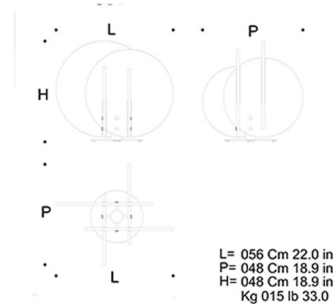

Shown in polished bronze / clear

Specifications

COLOR Clear
BODY FINISH Polished Bronze
WATTAGE 100W
DIMMER Not Included
DIMENSIONS 22"W x 18.9"H
BULB NOT INCLUDED 1 x A19/Medium (E26)/100W/120V Incandescent
COUNTRY OF ORIGIN Italy

Technical Information

PRODUCT DIMENSIONS Cord: 60"

CLICK TO VIEW PRODUCT

Notes: