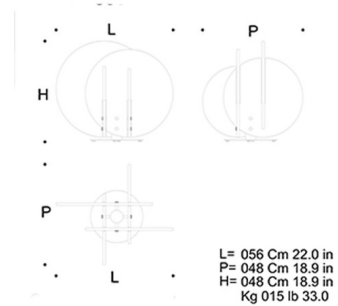

Shown in polished bronze / clear

Specifications

COLOR Clear
BODY FINISH Polished Bronze
WATTAGE 100W
DIMMER Not Included
DIMENSIONS 22"W x 18.9"H
BULB NOT INCLUDED 1 x A19/Medium (E26)/100W/120V Incandescent
COUNTRY OF ORIGIN Italy

Technical Information

PRODUCT DIMENSIONS Cord: 60"

CLICK TO VIEW PRODUCT

Notes: