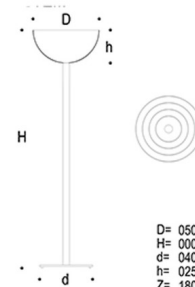

Description

The Nason Floor Lamp brings precise geometric forms to your interior space. The multiple domes of fogged Clear hand blown glass are stacked within each other and complemented by a Brushed Copper stem and base. In-line On/Off switch.

Shown in brushed copper / clear

D= 050 Cm 19.7 in
H= 030 Cm 00.0 in
d= 040 Cm 15.7 in
h= 025 Cm 09.8 in
Z= 180 Cm 70.9 in
Kg 040 lb 88.0

Specifications

COLOR Clear
BODY FINISH Brushed Copper
WATTAGE 150W
DIMMER Not Included
DIMENSIONS 19.7"W x 70.9"H
BULB NOT INCLUDED 1 x A19/Medium (E26)/150W/120V Incandescent
COUNTRY OF ORIGIN Italy

Technical Information

PRODUCT DIMENSIONS Cord: 70.9"

CLICK TO VIEW PRODUCT

Notes: