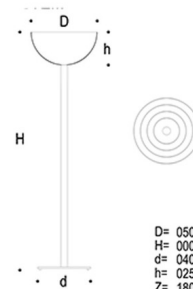

Description

The Nason Floor Lamp brings precise geometric forms to your interior space. The multiple domes of fogged Clear hand blown glass are stacked within each other and complemented by a Brushed Copper stem and base. In-line On/Off switch.

Shown in brushed copper / clear

D= 050 Cm 19.7 in
H= 030 Cm 00.0 in
d= 040 Cm 15.7 in
h= 025 Cm 09.8 in
Z= 180 Cm 70.9 in
Kg 040 lb 88.0

Specifications

COLOR Clear
BODY FINISH Brushed Copper
WATTAGE 150W
DIMMER Not Included
DIMENSIONS 19.7"W x 70.9"H
BULB NOT INCLUDED 1 x A19/Medium (E26)/150W/120V Incandescent
COUNTRY OF ORIGIN Italy

Technical Information

PRODUCT DIMENSIONS Cord: 70.9"

CLICK TO VIEW PRODUCT

Notes: