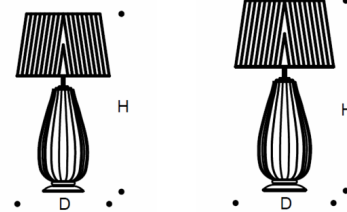

### Description

The Carillon Table Lamp, designed by Mazzega, brings a clean detailed glam look to your interior space. The Burgundy pleated fabric shade is complemented by a body in Amber with a Polished Gold stem or Crystal with a Polished Nickel stem. On/Off switch is located on the lamp socket.

Shown in amber / burgundy

D= 11.8 in  
H= 22.8 in

D= 15.7 in  
H= 30.7 in