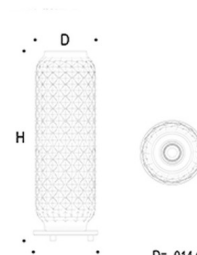

## Lume Large Table Lamp

By Mazzega1946

### Description

The Lume Large Table Lamp brings you back to a time when jars were used for light shades. A dimpled jar is the main focus of this piece that will blend into a variety of interior spaces. Clear glass had a Polished Chrome finish and Smoke glass has a Black Nickel finish. In-line On/Off switch.

Shown in polished chrome / clear

D= 014 Cm 05.5 in  
H= 043 Cm 16.9 in  
d= 14.5 Cm 05.7 in  
Kg 005 lb 01.8

### Specifications

COLOR . . . . . Clear  
BODY FINISH . . . . . Polished Chrome  
WATTAGE . . . . . 8W  
DIMMER . . . . . Not Included  
DIMENSIONS . . . . . 5.5"W x 16.9"H  
BULB NOT INCLUDED . . . . . 1 x A19/Medium (E26)/8W/120V LED  
OTHER BULB OPTIONS . . . . . 1 x A19/Medium (E26)/120V LED  
1 x A19/Medium (E26)/60W/120V Incandescent  
COUNTRY OF ORIGIN . . . . . Italy